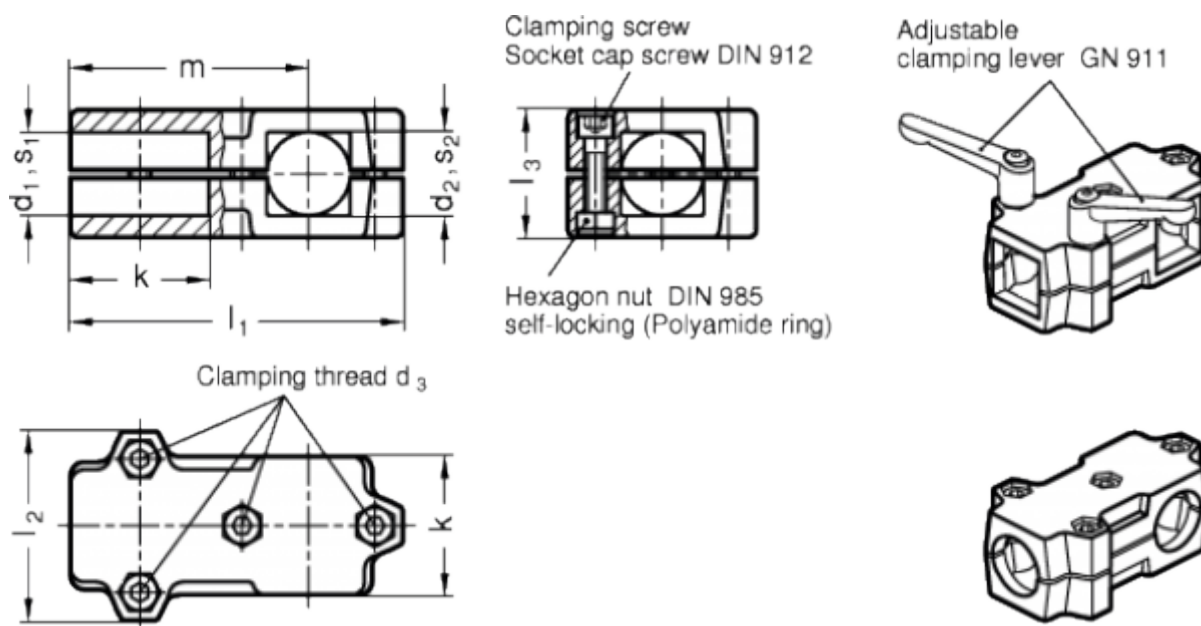

Article number: 20193B30B30502BL
 Description: E+G T-angle clamp
 GN 193-B30-B30-50-2-BL

Measures

Accessories = GN 911-M8-40	m	= -
d1 = 30	s1	= -
d2 = 30	s2	= -
d3 = M8	Weight in (g)	= 422
k = 50		
l1 = 120		
l2 = 68		
l3 = 46		